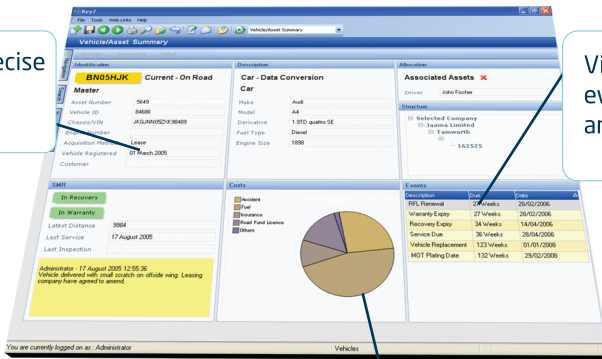

Key 2 vehicle management

Provides clear, precise and meaningful information

View all vehicle events, what's due and when

Vehicle costings at a glance

visibly the best system by miles

Key 2 vehicle management is the complete management tool for Police forces, driving strategic improvements in the management of their vehicles and workshops. Managing a complex vehicle fleet has never been easier. Jaama's leading edge software technology can collect data by seamlessly integrating with other systems and automating previously manual activities.

Jaama's management system incorporates the administration of workshops, vehicles, commissioning, ghost plates and all vehicle related costs.

Visit stand 86

to see why we are the fleet industries number 1 choice